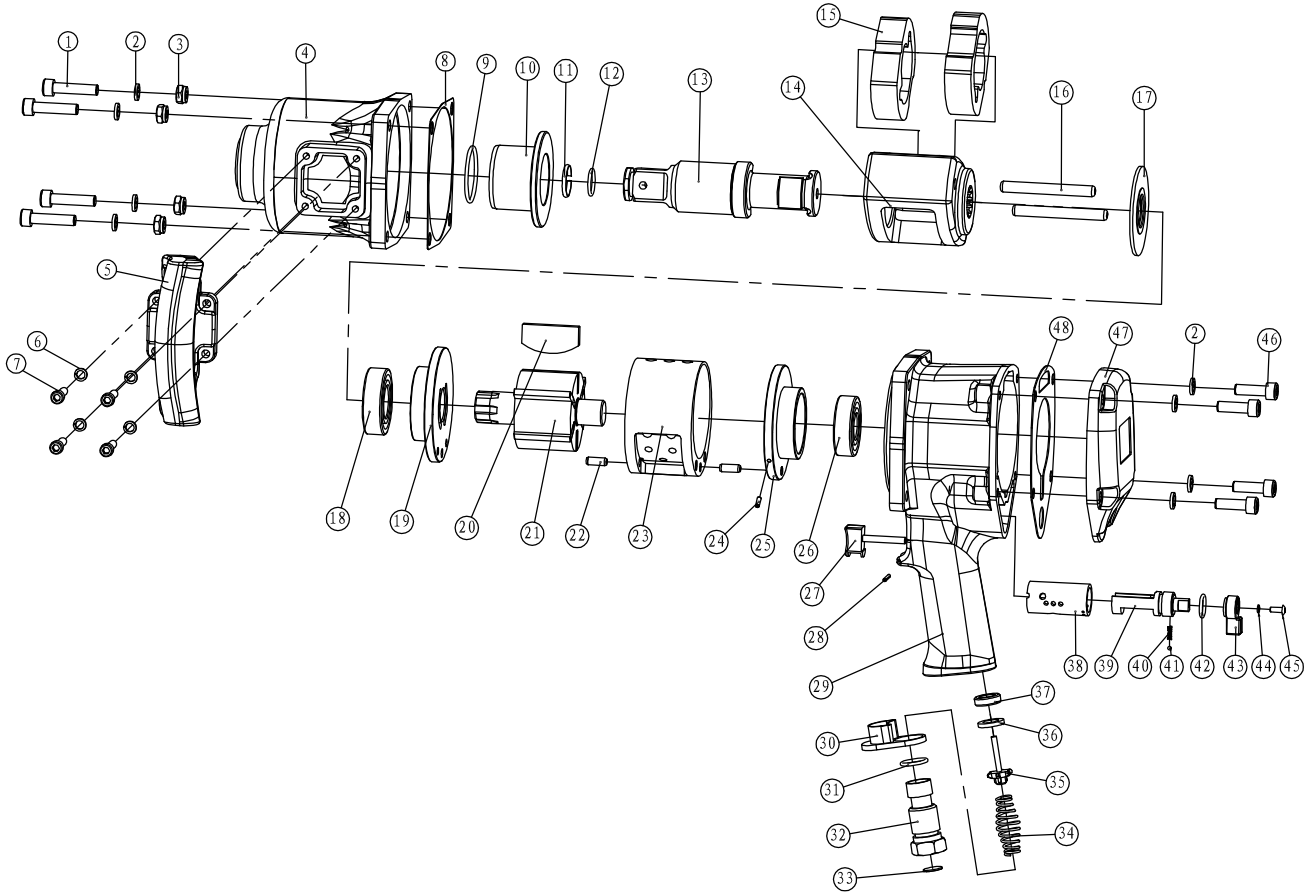

# AT-4000 **GAV** HAVALI SOMUN SÖKME

NO.	PARÇA ADI	ADET	NO.	PARÇA ADI	ADET
1	hex screw	4	25	rear end plate	1
2	gasket	8	26	bearing	1
3	nut	4	27	trigger	1
4	hammer case	1	28	pin	1
5	handle	1	29	handle	1
6	gasket	4	30	plastic cover	1
7	hex screw	4	31	O ring	1
8	gasket	1	32	air inlet	1
9	O ring	1	33	air inlet screen	1
10	anvil bushing	1	34	inlet spring	1
11	circlip	1	35	inlet valve	1
12	O ring	1	36	rubber gasket	1
13	anvil	1	37	inlet gasket	1
14	hammer cage	1	38	throttle bushing	1
15	hammer	2	39	throttle core	1
16	hammer pin	2	40	spring	1
17	gasket	1	41	steel ball	1
18	bearing	1	42	O ring	1
19	front end plate	1	43	timing button	1
20	vane	6	44	gasket	1
21	rotor	1	45	screw	1
22	pin	2	46	hex screw	4
23	cylinder	1	47	back cover	1
24	pin	1	48	gasket	1